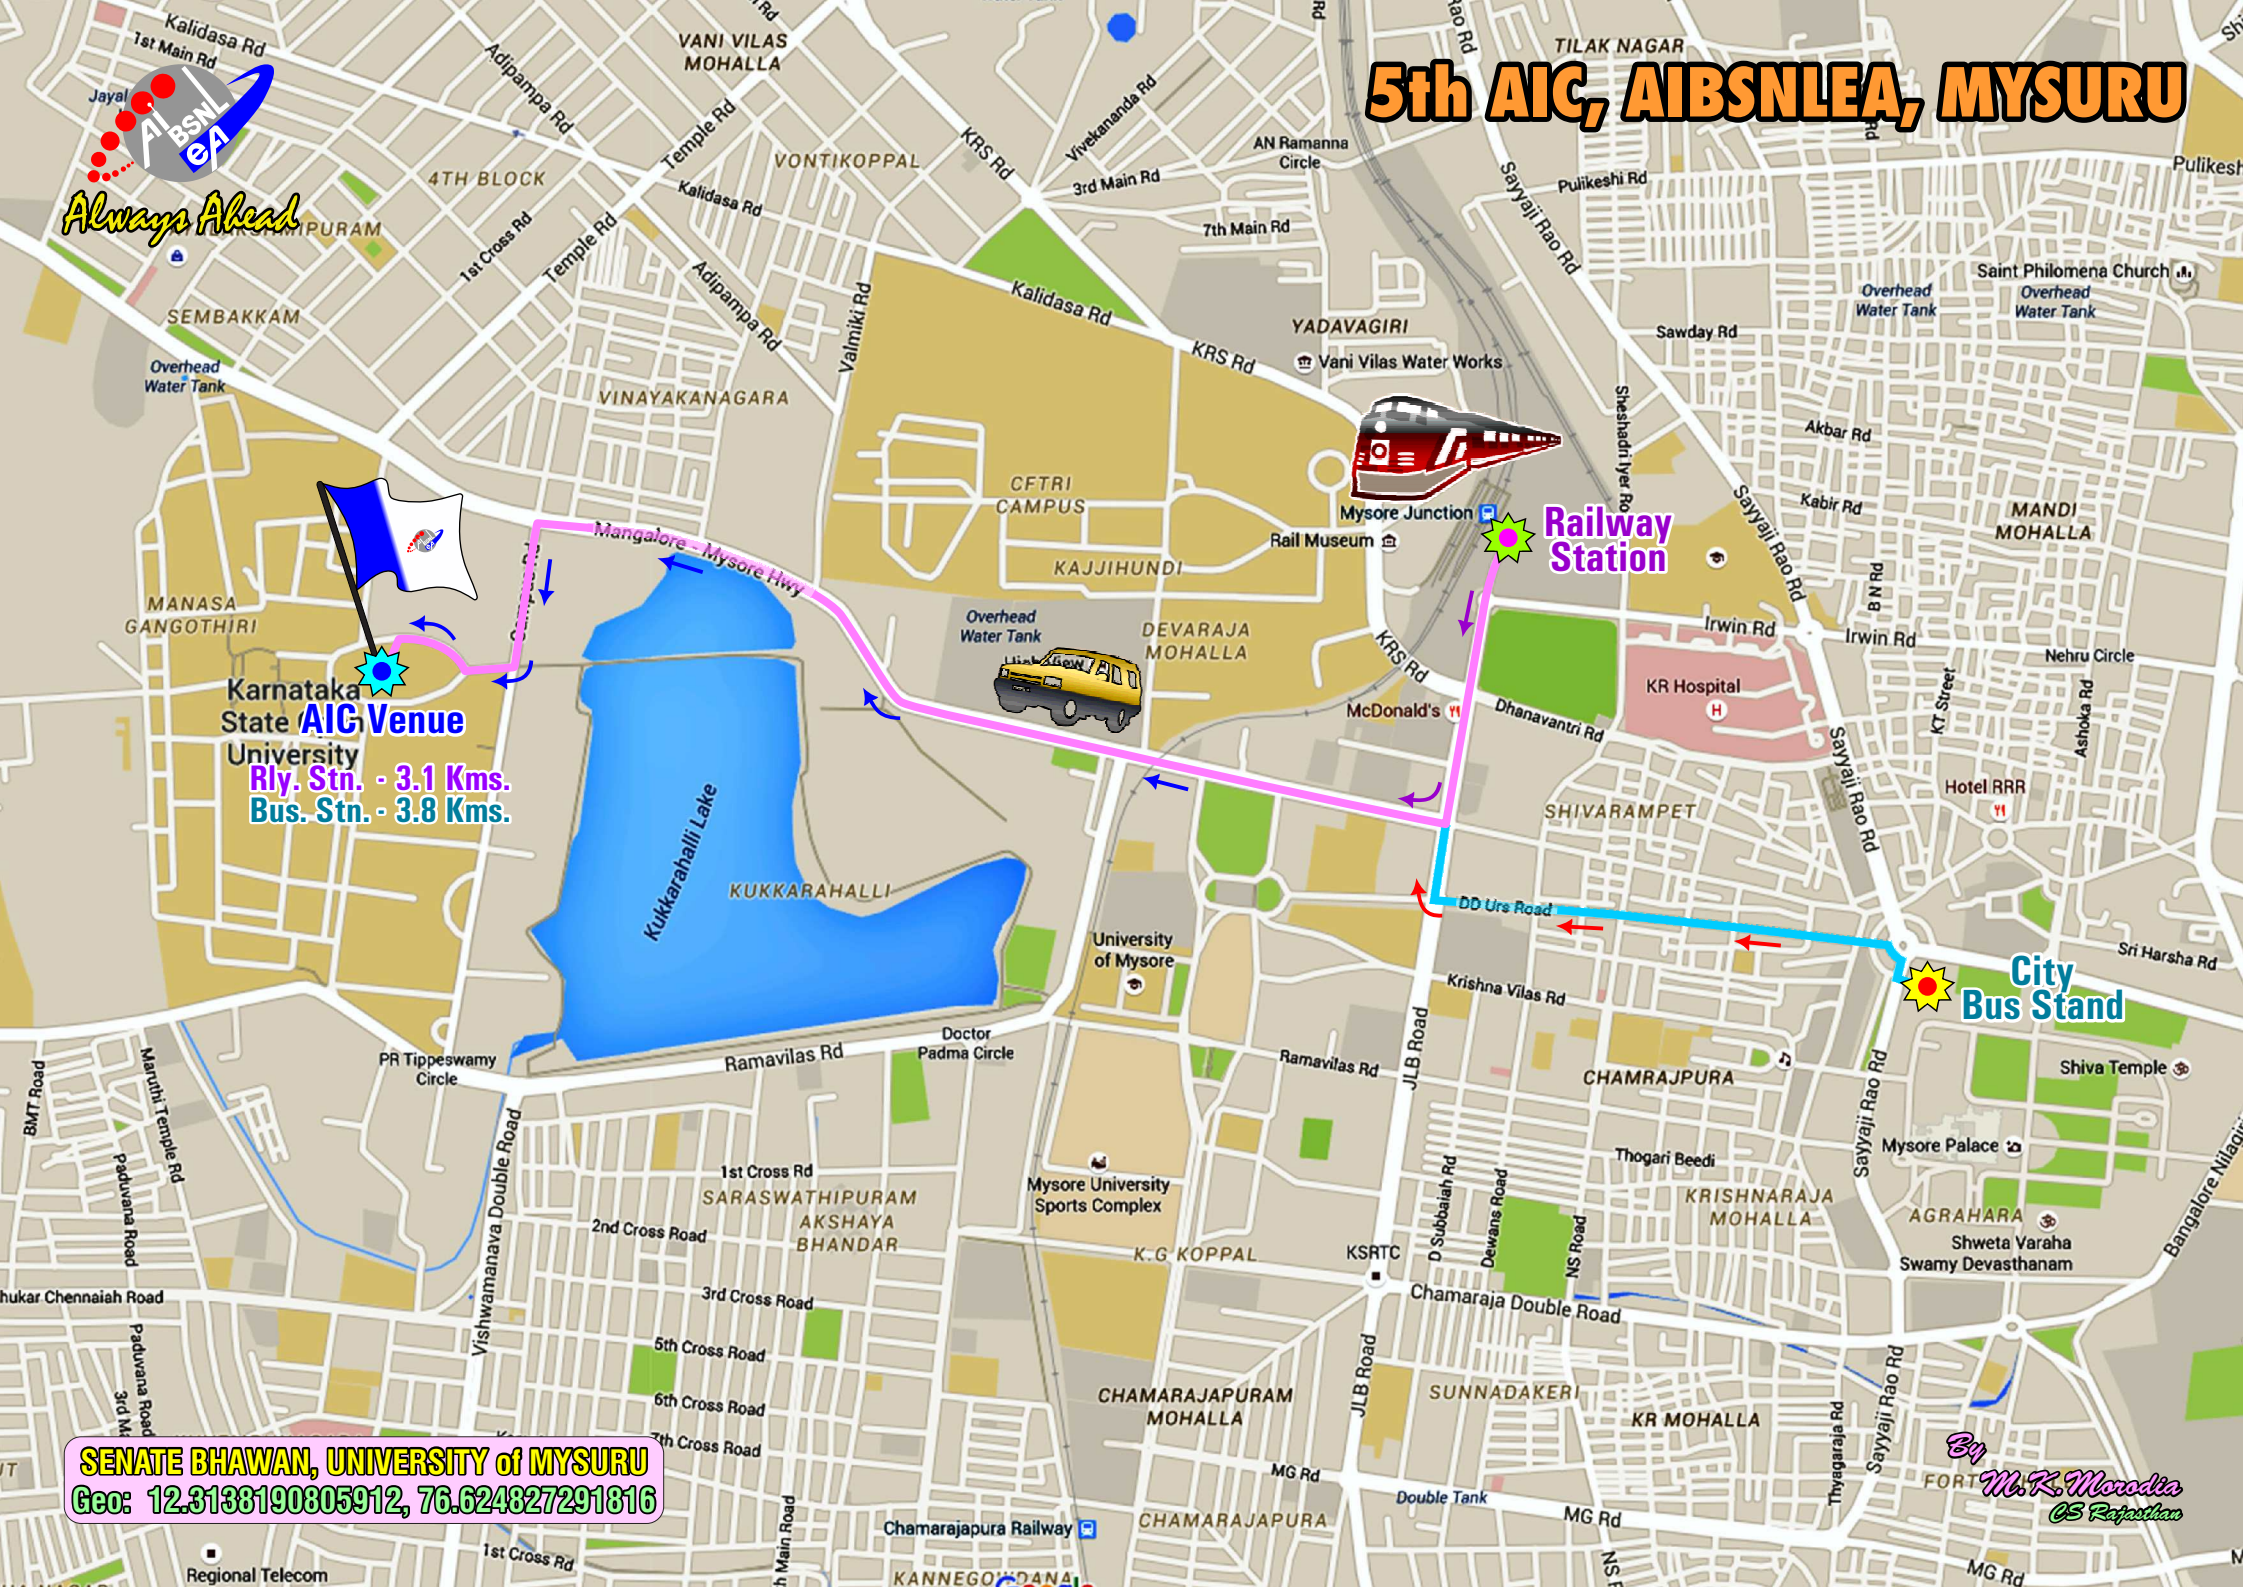

5th AIC, AIBSNLEA, MYSURU

Always Ahead

Karnataka State AIC Venue
University
Rly. Stn. - 3.1 Kms.
Bus. Stn. - 3.8 Kms.

SENATE BHAWAN, UNIVERSITY of MYSURU
Geo: 12.3138190805912, 76.624827291816

By *M.R. Moradia*
OS Rajasthan